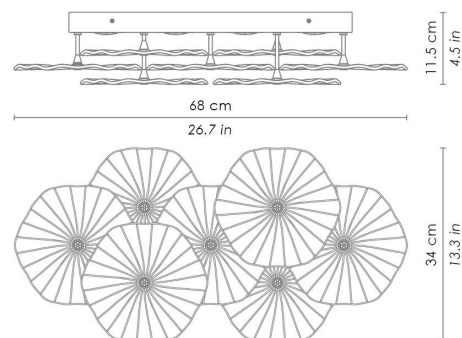

MARIPOSA

WALL

LED

Handcrafted plate glass in various colors. Grey painted metal parts with chromed details. Customizable product. Mariposa 4 Light includes 4 clear panels and 3 colored glass panels.

Dimmable version

CODE	COLOR	
ZA-LMR0201	Clear	
ZA-LMR0204	Clear amber	
ZA-LMR0205	Clear amethyst	
ZA-LMR0209	Grey	
ZA-LMR0209	Clear grey	
ZA-LMR0220	Clear light blue	

DIMENSIONS AND HOLES

Dimensions 34 x 68 -h 11,5 / 13,3 x 26,7 - h 4,5 in

ILLUMINOTECHNICAL SPECIFICATIONS

Source	LED
Power LED	4 x 5 W
Lumen LED board	4 x 400 lm
Colour temperature	3000 K
CRI	>80
Lamp life	minimum 3 years guaranteed

ELECTRICAL SPECIFICATIONS

Driver	included
Voltage	120V
Frequency	50 - 60 HZ